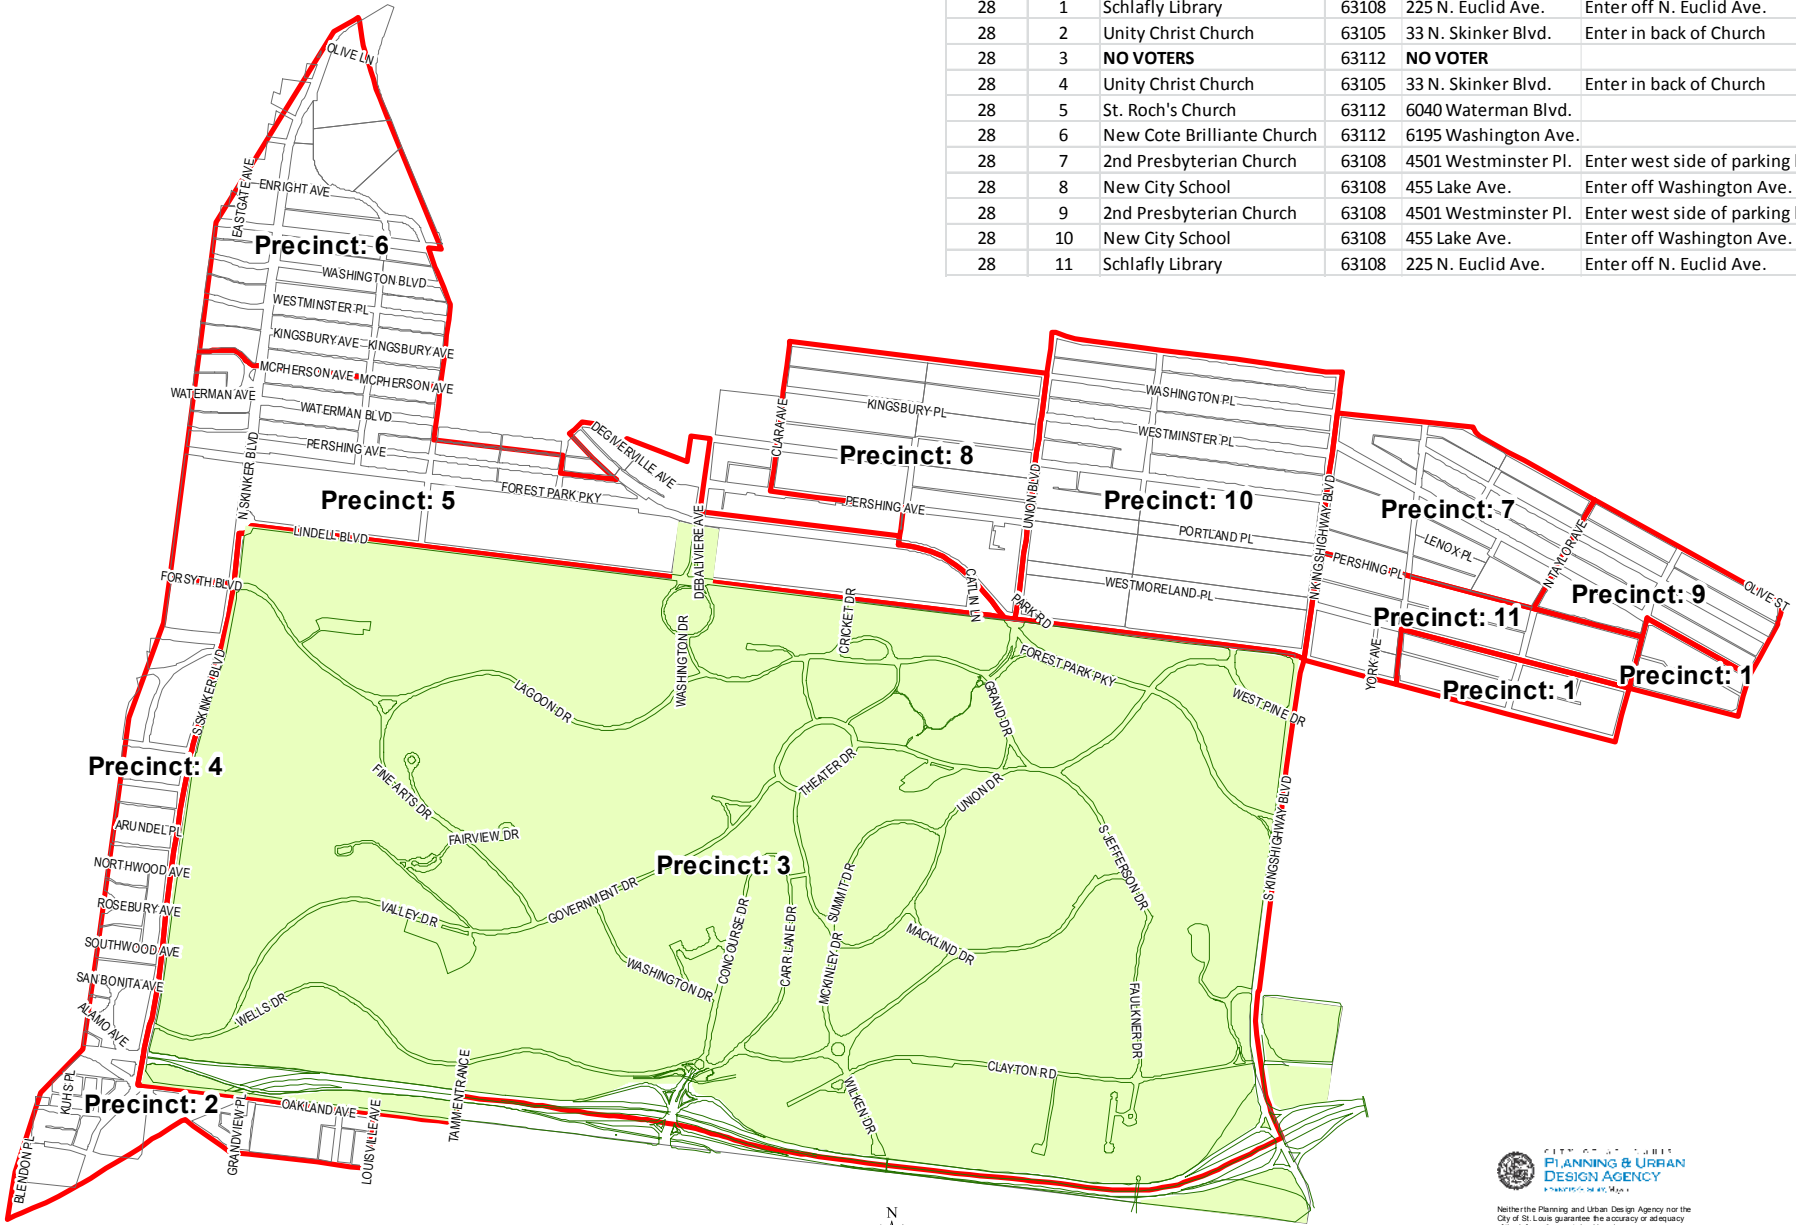

28th Ward

City of St. Louis Polling Place List, November 6, 2012 General Election

Ward	Precinct	Polling Place	Zip Code	Polling Address	Disabled Entrance
28	1	Schlafly Library	63108	225 N. Euclid Ave.	Enter off N. Euclid Ave.
28	2	Unity Christ Church	63105	33 N. Skinker Blvd.	Enter in back of Church
28	3	NO VOTERS	63112	NO VOTER	
28	4	Unity Christ Church	63105	33 N. Skinker Blvd.	Enter in back of Church
28	5	St. Roch's Church	63112	6040 Waterman Blvd.	
28	6	New Cote Brilliante Church	63112	6195 Washington Ave.	
28	7	2nd Presbyterian Church	63108	4501 Westminster Pl.	Enter west side of parking lot
28	8	New City School	63108	455 Lake Ave.	Enter off Washington Ave.
28	9	2nd Presbyterian Church	63108	4501 Westminster Pl.	Enter west side of parking lot
28	10	New City School	63108	455 Lake Ave.	Enter off Washington Ave.
28	11	Schlafly Library	63108	225 N. Euclid Ave.	Enter off N. Euclid Ave.